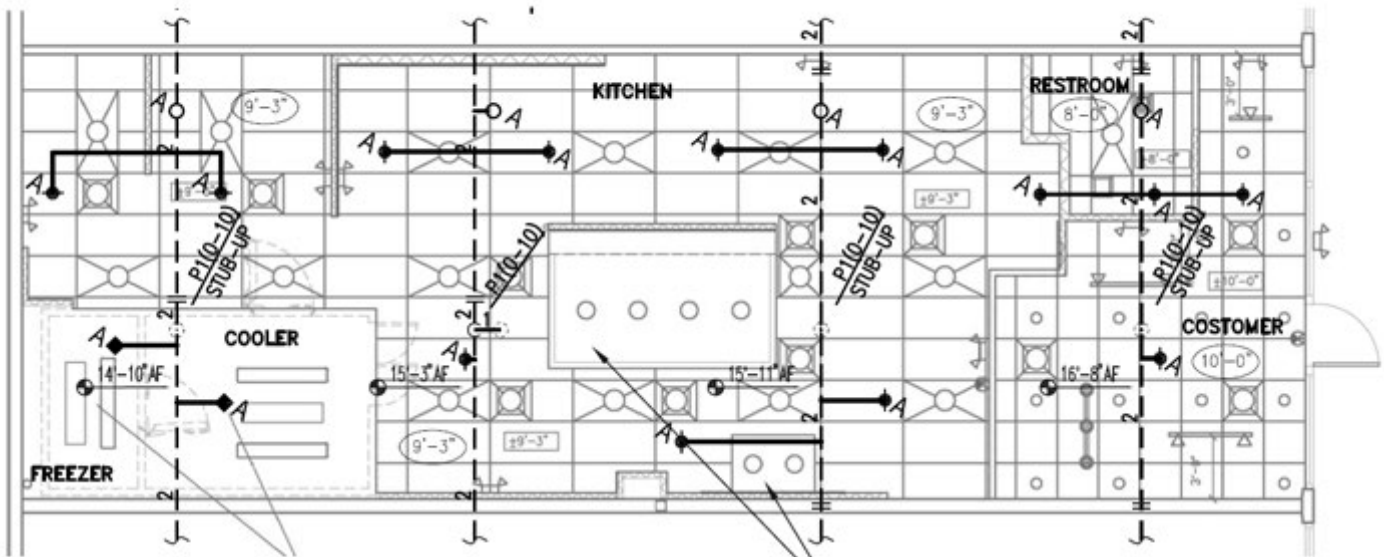

INTERIOR

1,390 SF

Former Restaurant

\$35.00 SF/Year, NNN

NNN estimate \$11.72 *with grease trap
 NNN estimate of \$9.58 *without grease trap

Existing Infrastructure Includes:

- 11' type II hood
- 4' type I hood
- Grease trap interceptor
- Walk in freezer
- Walk in cooler
- Hand washing sink
- 1 Restroom

PARTIAL FLOOR PLAN

1/8" = 1'-0"

Self-Contained
Fire Protection
N.A.S.

FRONT ENTRY

503.675.0900 | info@barnardcommercial.com | www.barnardcommercial.com
Mail: 5200 Meadows Road Suite 150, Lake Oswego OR 97035