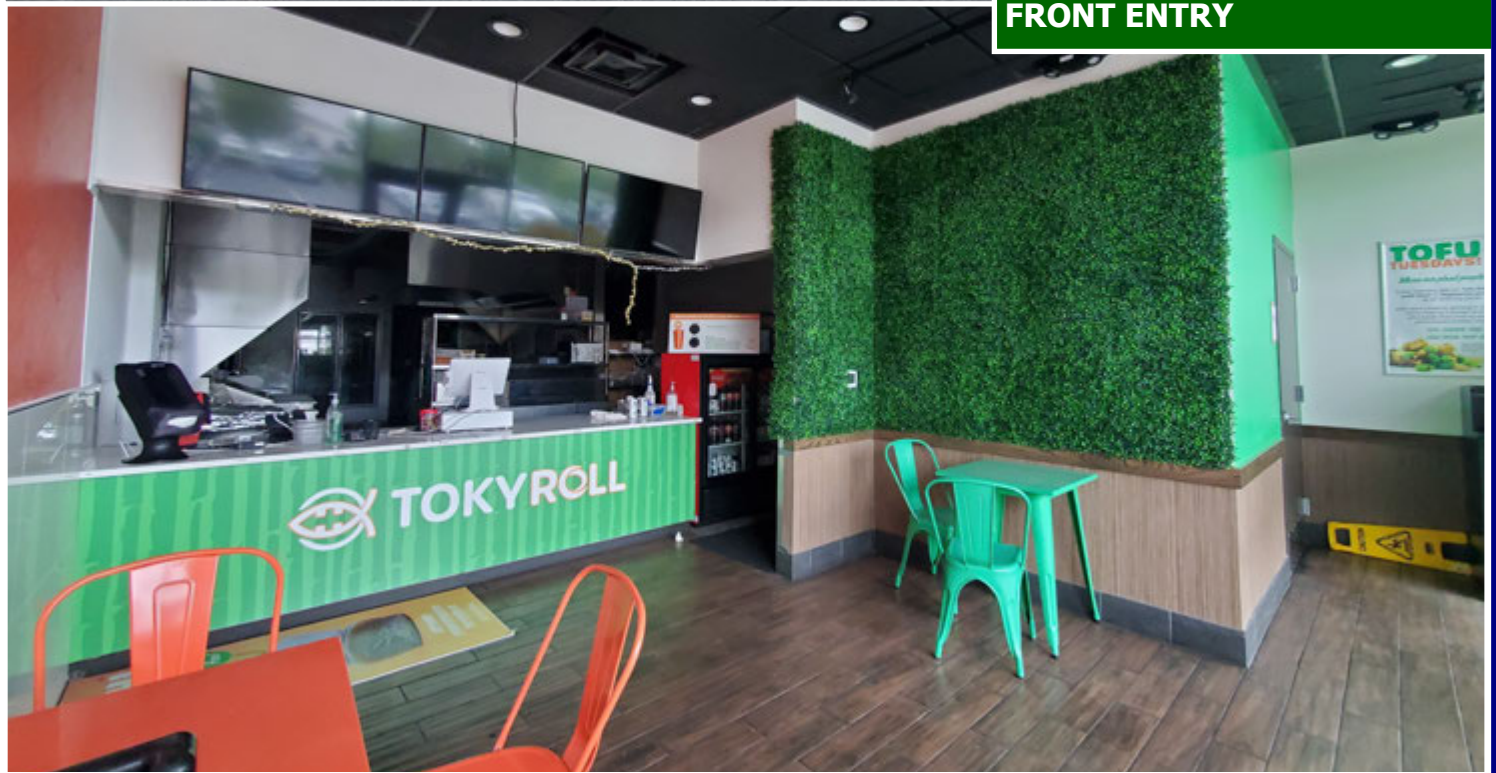

503.675.0900 | info@barnardcommercial.com | www.barnardcommercial.com
Mail: 5200 Meadows Road Suite 150, Lake Oswego OR 97035