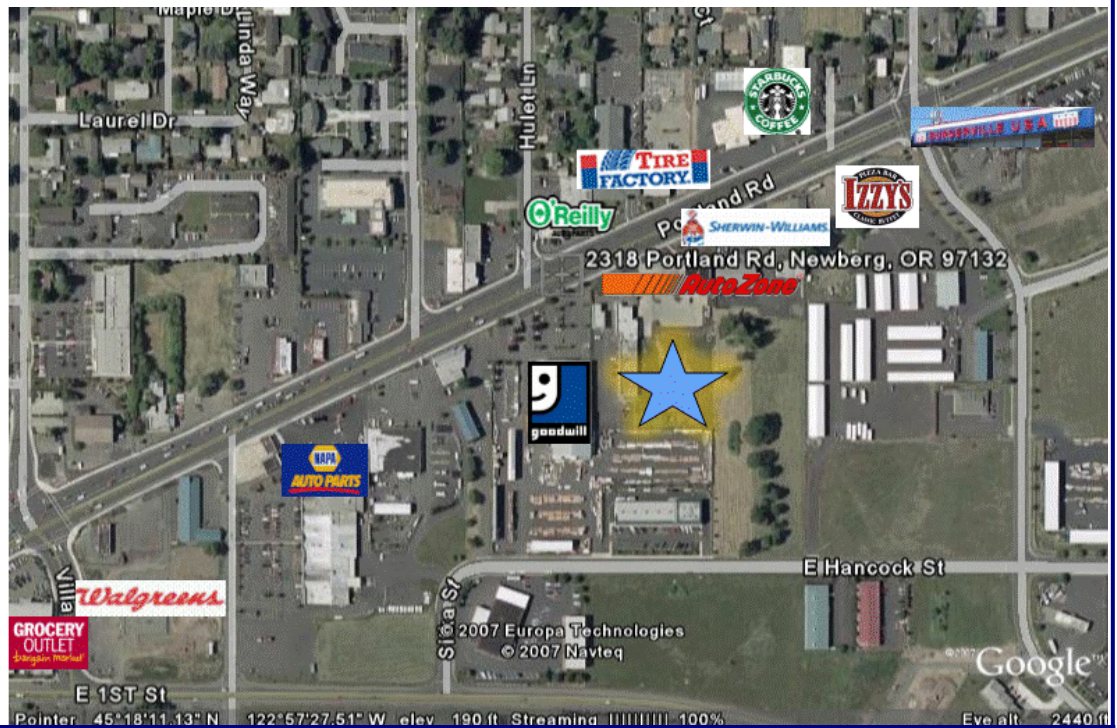

Results Driven Retail SolutionsSM

Barnard Commercial
Real Estate

Newberg Commerce

2318 Portland Rd (Hwy 99), Newberg, OR 97132

View Online
With Video
Tours:

This office/medical building is located on Portland Road (Hwy 99) with AutoZone in front. The property offers a quiet spacious area with ample parking and easy access. Newberg Hospital is located just North of the property and George Fox University is just South with an average attendance of 3,500 students. Former tenant was Prudential with a general office build out. Neighboring tenant is Oregon Eye Specialists. Monument signage is available on Portland Road/Hwy 99 below Auto Zone.

2318 Portland Rd (Hwy 99), Newberg, OR 97132

Average Daily Traffic (2010):

38,500 - 0.10 mile west of Springbrook Road

38,800 - 0.02 mile east of N. Everest Road

Demographic Information

2015 Estimate:	1 Mile	3 Mile	5 Mile
Population:	12,625	27,415	34,451
Average HH Income:	\$60,589	\$72,376	\$77,945