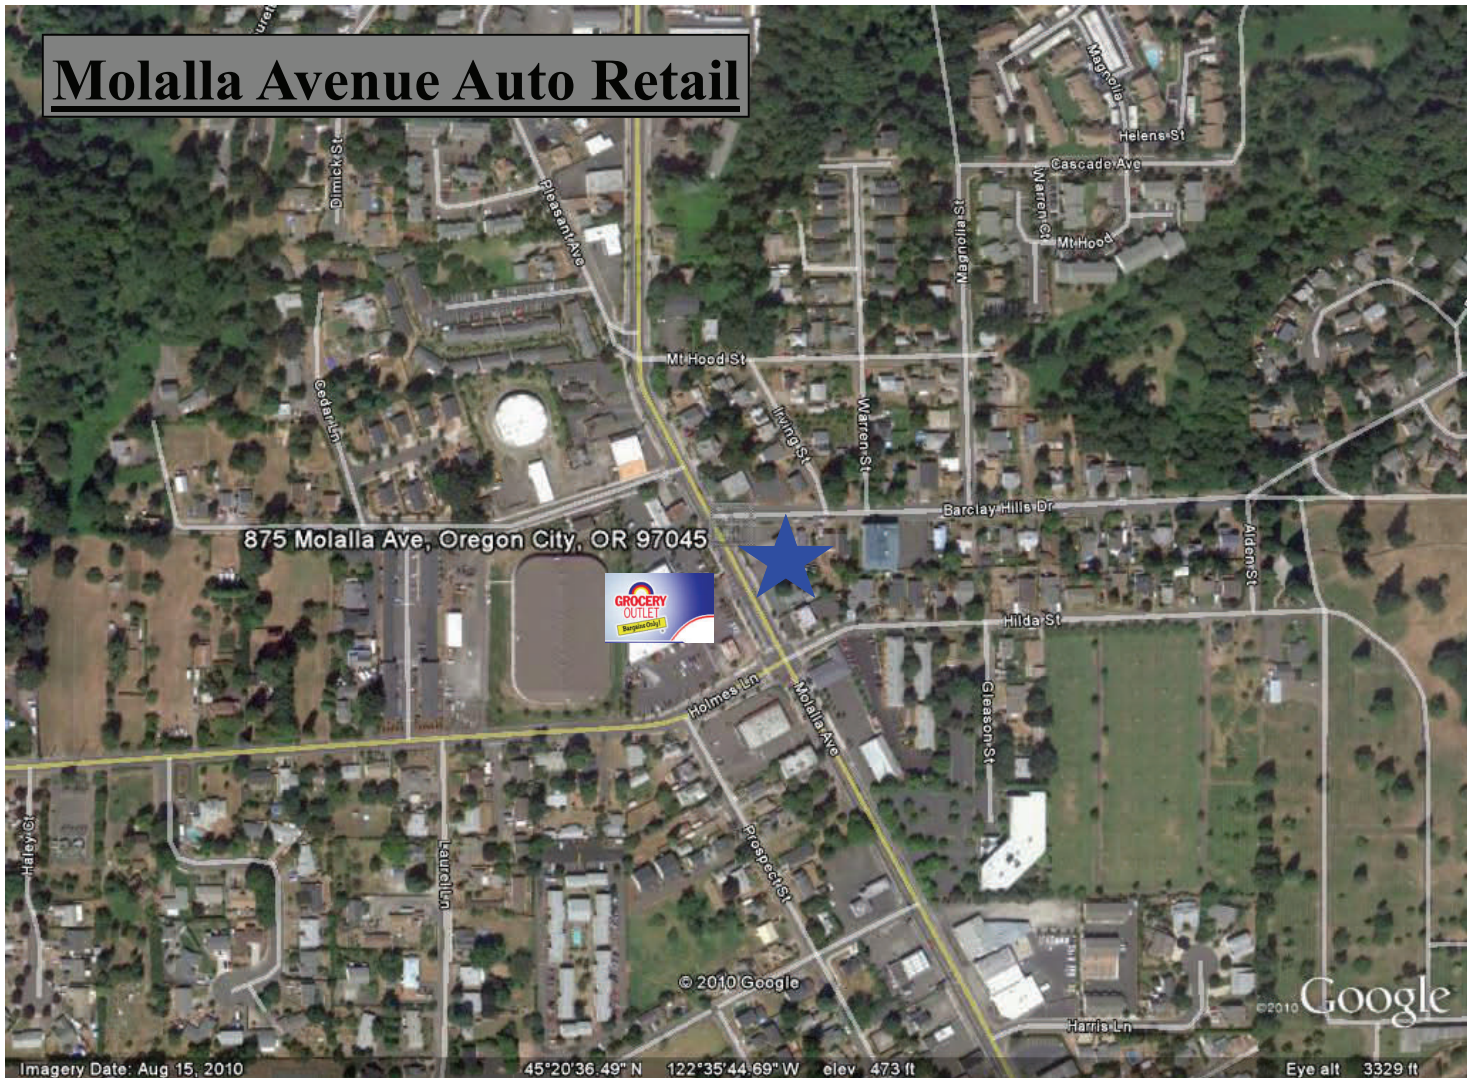

# Molalla Avenue Auto Retail

875 Molalla Ave, Oregon City, OR 97045

© 2010 Google

Google

Imagery Date: Aug 15, 2010

45°20'36.49" N 122°35'44.69" W elev 473 ft

Eye alt 3329 ft